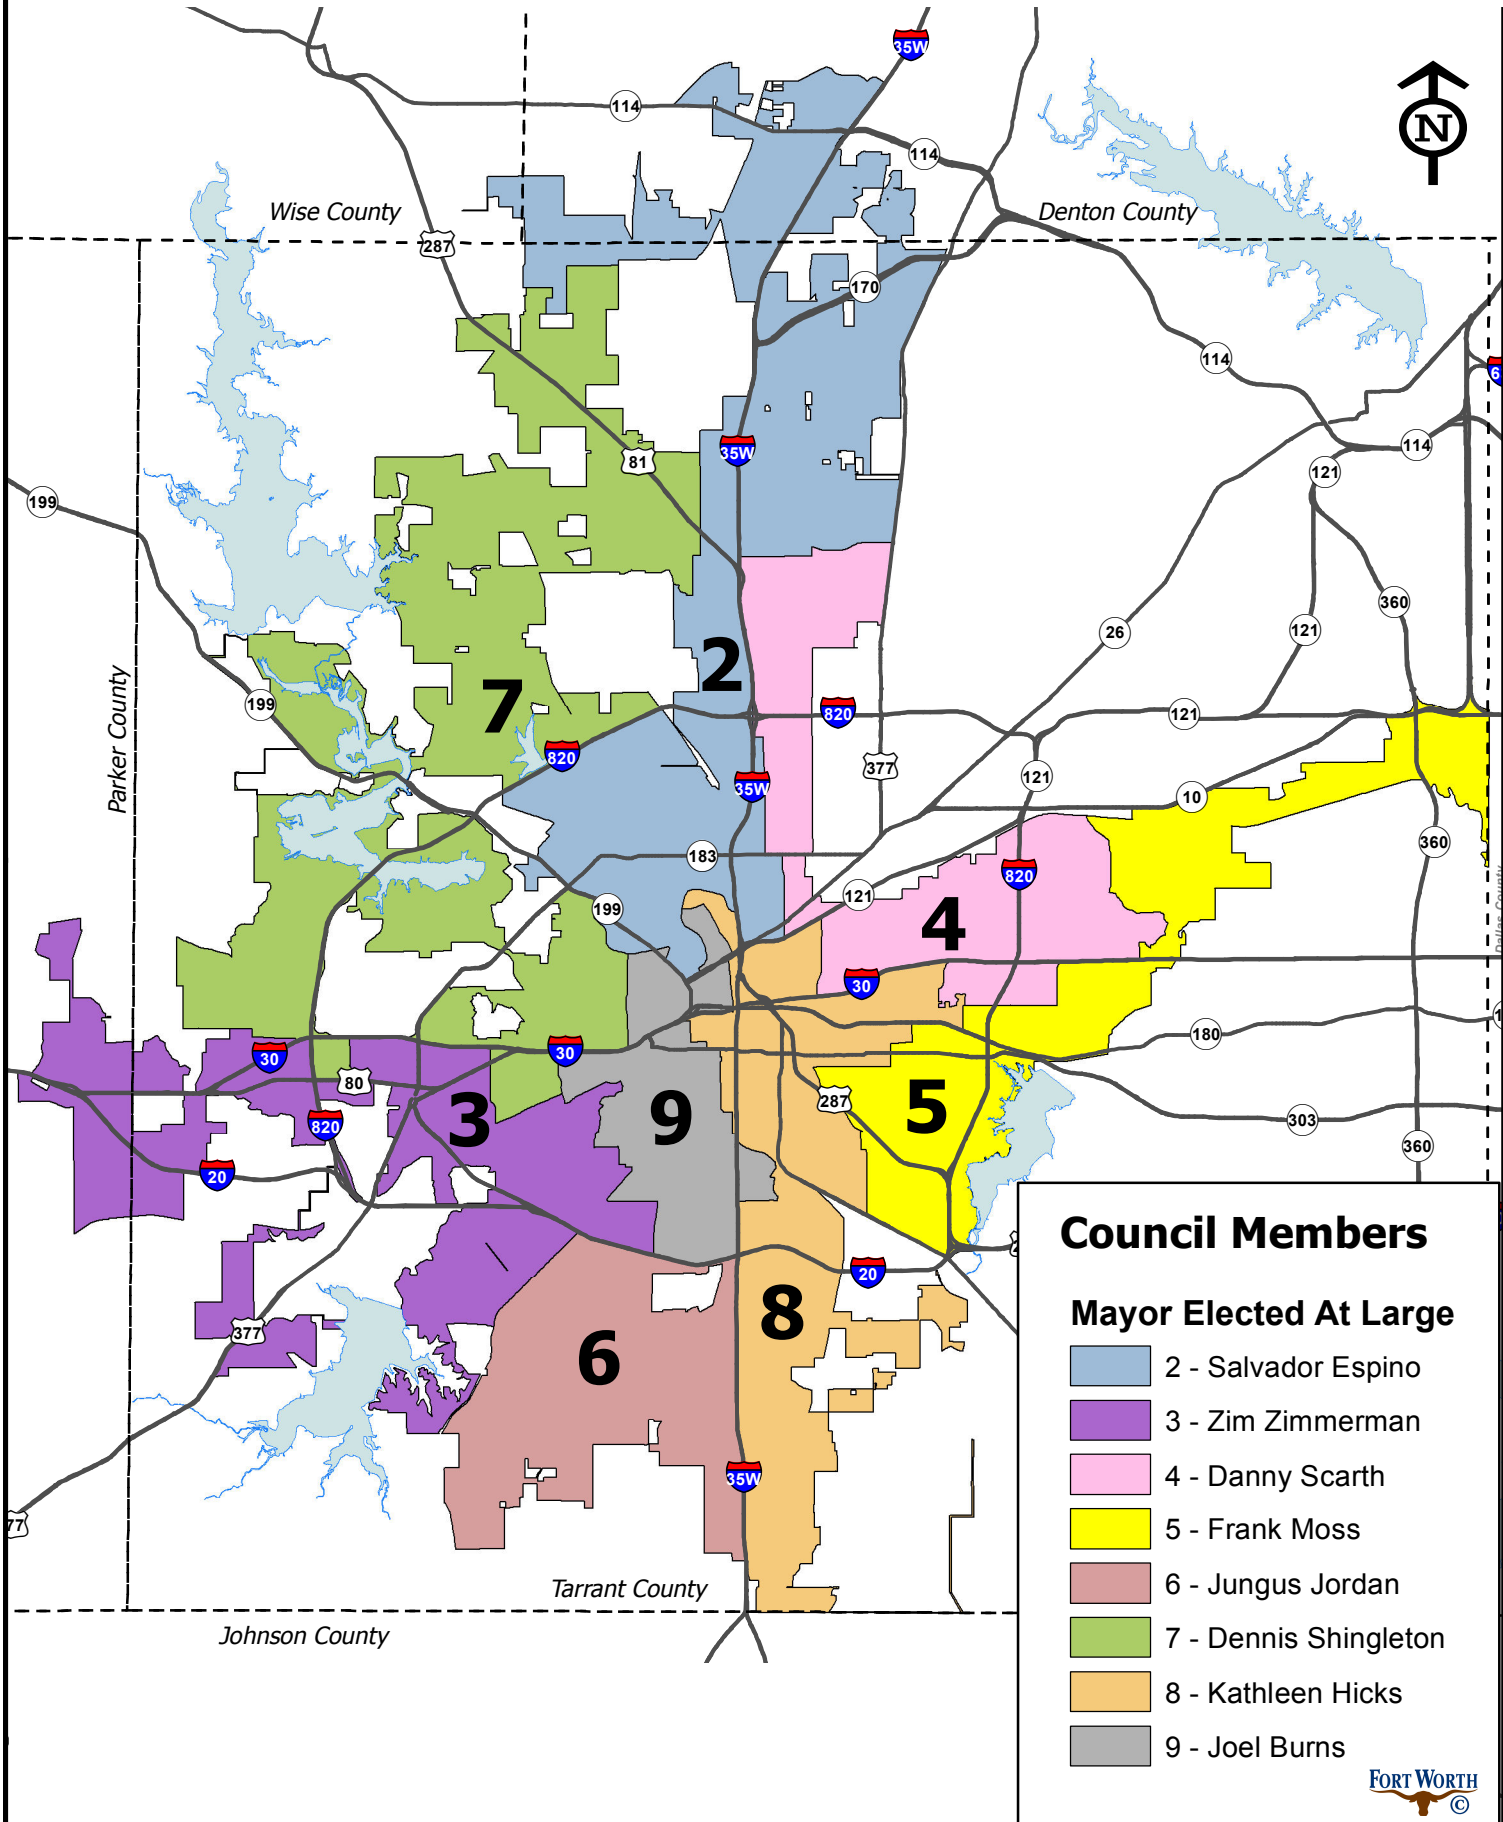

# City of Fort Worth Single Member Districts

**Council Members**

**Mayor Elected At Large**

- 2 - Salvador Espino
- 3 - Zim Zimmerman
- 4 - Danny Scarth
- 5 - Frank Moss
- 6 - Jungus Jordan
- 7 - Dennis Shingleton
- 8 - Kathleen Hicks
- 9 - Joel Burns

**FORT WORTH**  
©